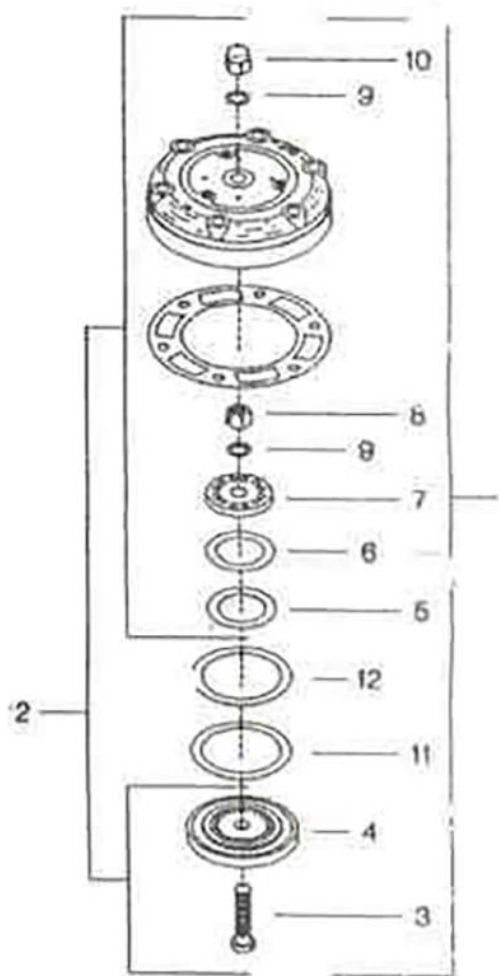

## 8. 55 GA Valve Assembly - Model 15T2

All manufacturer's names, numbers, photos, product description and/or part numbers are used for reference purposes only & it is not implied that any part listed is the product of these manufacturers. Since Approvement are made from time to time, the illustration and specifications are subject to change without notice.

## 8. 55 GA Valve Assembly - Model 15T2

Ref. No.	Component Number	Description	Qty. per Assly.	Spares		
				1	2	3
9-1	37101946	Valve, 55GA - Complete	1		1	1
9-2	32156747	Valve, Assembly	1			
9-3	30279897	Bolt, Valve	1			
9-4	30217673	Seat, Valve Discharge	1			
9-5	30181499	Plate, Valve Discharge	1	1	1	1
9-6	30221501	Spring, Valve Discharge	1	1	1	1
9-7	30218978	Plate, Stop - Discharge	1			
9-8	95076816	Nut, Hex 3/4 - 16	1			
9-9	37092897	Washer, Belleville - 3/4 WE	2			2
9-10	30287650	Nut, Acorn - 3/4 -16	1			
9-11	30221550	Spring, Valve - Inlet	1	1	1	1
9-12	30215891	Plate, Valve - Inlet	1	1	1	1